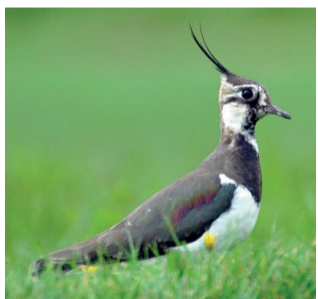

A spotter's guide

Record your bird sightings during your 30 minute count. Get your species ID, bird information sheets and upload your sightings at bfbc.org.uk

Carrion crow

Chaffinch

Coal tit

Blackbird

Bullfinch

Buzzard

Fieldfare

Goldfinch

Greater spotted woodpecker

Collared dove

Curlew

Dunnock

Lapwing

Long-tailed tit

Mistle thrush

Grey wagtail

House sparrow

Jay

Nuthatch

Pied wagtail

Raven